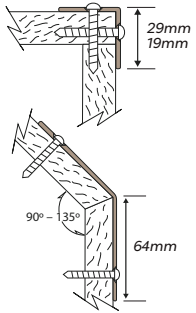

**Tape-on corner guards**

*Tape-on*

*Clear Polycarbonate*

*Flexible*

**Surface mount corner guards**

*BluNose®*

*Nutree®*

## Clear Polycarbonate

90° and 135° | 3/4", 1 1/8", 2 1/2" alas  
Alturas: 4', 8'