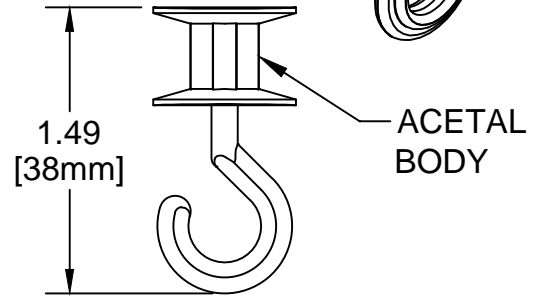

CE5040
SPOOL CARRIER
COLOR: WHITE

CE6030
SPOOL CARRIER
COLOR: WHITE

CE6026
POP-OUT CARRIER
COLOR: WHITE

CE5038
BALL & CHAIN CARRIER
COLOR: WHITE

CLICKEZE™
PRIVACY SYSTEMS

DATE: 06/25/12
SCALE 1:1
DOC.CADCZ.001/rev1