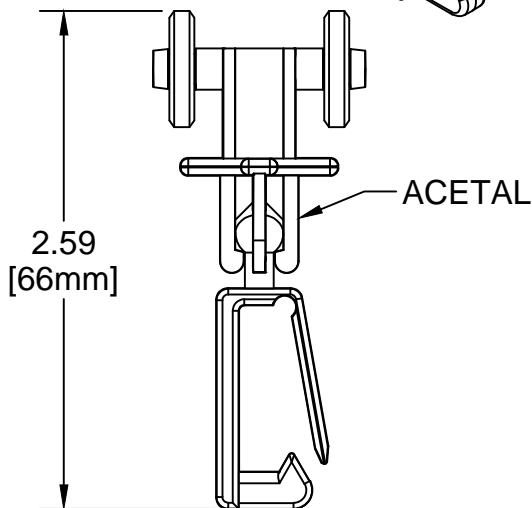

CE5040
SPOOL CARRIER
COLOR: WHITE

CE6030
SPOOL CARRIER
COLOR: WHITE

CE6026
POP-OUT CARRIER
COLOR: WHITE

CE5038
BALL & CHAIN CARRIER
COLOR: WHITE

CLICKEZE™
PRIVACY SYSTEMS

DATE: 06/25/12
SCALE 1:1
DOC.CADCZ.001/rev1