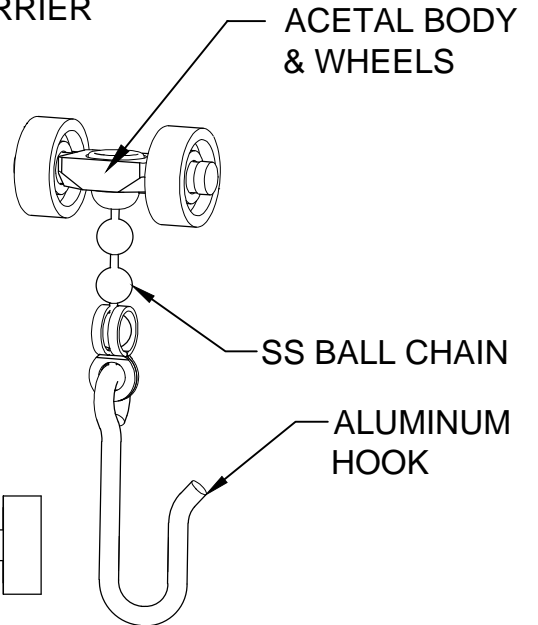

CE5040
SPOOL CARRIER
COLOR: WHITE

CE6030
SPOOL CARRIER
COLOR: WHITE

CE6026
POP-OUT CARRIER
COLOR: WHITE

CE5038
BALL & CHAIN CARRIER
COLOR: WHITE

CLICKEZE™
PRIVACY SYSTEMS

DATE: 06/25/12
SCALE 1:1
DOC.CADCZ.001/rev1

OPTITRAC CARRIERS

inpro.