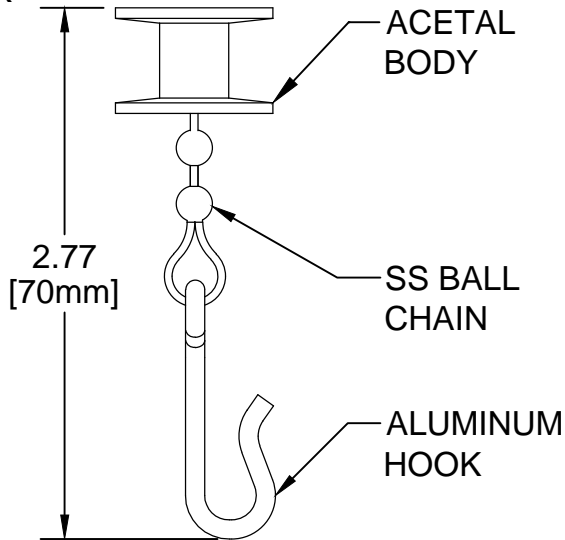

CE5040
SPOOL CARRIER
COLOR: WHITE

CE6030
SPOOL CARRIER
COLOR: WHITE

CE6026
POP-OUT CARRIER
COLOR: WHITE

CE5038
BALL & CHAIN CARRIER
COLOR: WHITE

CLICKEZE™
PRIVACY SYSTEMS

DATE: 06/25/12
SCALE 1:1
DOC.CADCZ.001/rev1