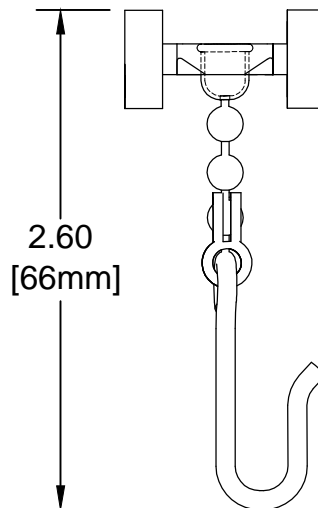

CE5040
SPOOL CARRIER
COLOR: WHITE

CE6030
SPOOL CARRIER
COLOR: WHITE

CE6026
POP-OUT CARRIER
COLOR: WHITE

CE5038
BALL & CHAIN CARRIER
COLOR: WHITE

CLICKEZE™
PRIVACY SYSTEMS

DATE: 06/25/12
SCALE 1:1
DOC.CADCZ.001/rev1